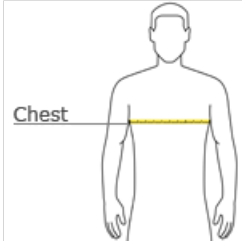

- 5.4-ounce, 100% cotton
- 90/10 cotton/poly (Athletic Heather)
- Shoulder-to-shoulder taping
- Satin label
- Coverseamed neck
- Side seamed
- Double-needle sleeves and hem

### HOW TO MEASURE

#### CHEST

With arms down at sides, measure around the upper body, under arms and over the fullest part of the chest.