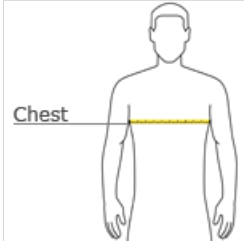

- 5.4-ounce, 100% cotton
- 90/10 cotton/poly (Athletic Heather)
- Shoulder-to-shoulder taping
- Satin label
- Coverseamed neck
- Side seamed
- Double-needle sleeves and hem

### HOW TO MEASURE

#### CHEST

With arms down at sides, measure around the upper body, under arms and over the fullest part of the chest.

### SIZE CHART

	06M	12M	18M
Weight (lbs)	12-17	18-23	24-29
Height	23-27	27-29	30-33