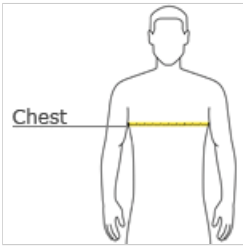

5.4-oz 100% Cotton T-Shirt. PC54

An indispensable t-shirt in our classic silhouette—with a very friendly price.

- 5.4-ounce, 100% cotton
- 90/10 cotton/poly (Athletic Heather)
- 50/50 cotton/poly (Neon Blue, Neon Green, Neon Orange, Neon Pink, Neon Yellow, Dark Heather Grey, Heather Athletic Maroon, Heather Purple, Heather Navy, Heather Red, Heather Royal, Heather Sangria, Heather Dark Chocolate Brown)
- 98/2 cotton/poly (Ash)
- Tag-free label

front

back

HOW TO MEASURE

CHEST

With arms down at sides, measure around the upper body, under arms and over the fullest part of the chest.

SIZE CHART

	S	M	L	XL	2XL	3XL	4XL
Chest	35-37	38-40	41-43	44-46	47-49	50-53	54-57