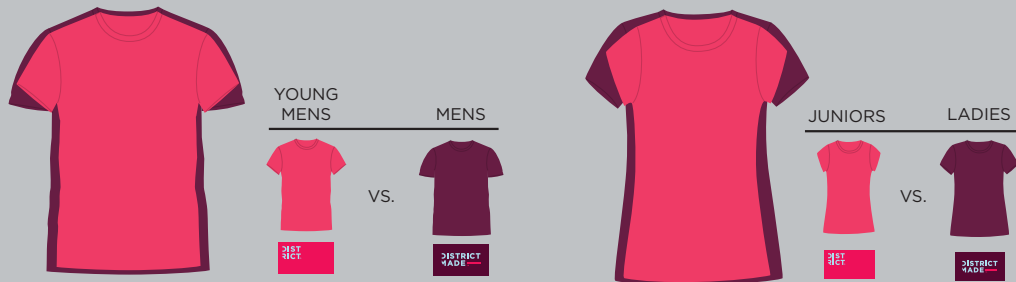

# COMPARE THE FIT

## SIZE CHART

**DISTRICT**

Shorter & trimmer sleeve  
Slimmer & trimmer fit

YOUNG MENS SIZES	XS	S	M	L	XL	2XL	3XL	4XL
CHEST	32-34	35-36	37-39	40-42	43-45	46-48	49-51	52-54
WAIST	25-27	28-30	31-33	34-36	37-39	40-42	43-45	46-48

**DISTRICT  
MADE**

Longer sleeve  
Relaxed fit

MENS SIZES	XS	S	M	L	XL	2XL	3XL	4XL
CHEST	34-35	36-37	38-40	41-43	44-46	47-49	50-52	53-55
WAIST	26-28	29-31	32-34	35-37	38-40	41-43	44-47	48-50

LADIES SIZES	XS	S	M	L	XL	XXL	3XL	4XL
SIZE	0/2	4/6	8/10	12/14	16/18	20/22	22/24	24/26
CHEST	32-34	35-36	37-38	39-41	42-44	45-47	48-50	51-53
WAIST	24-26	27-28	29-30	31-33	34-36	37-39	40-43	44-47
HIP	34-36	37-38	39-40	41-43	44-46	47-49	50-53	54-57